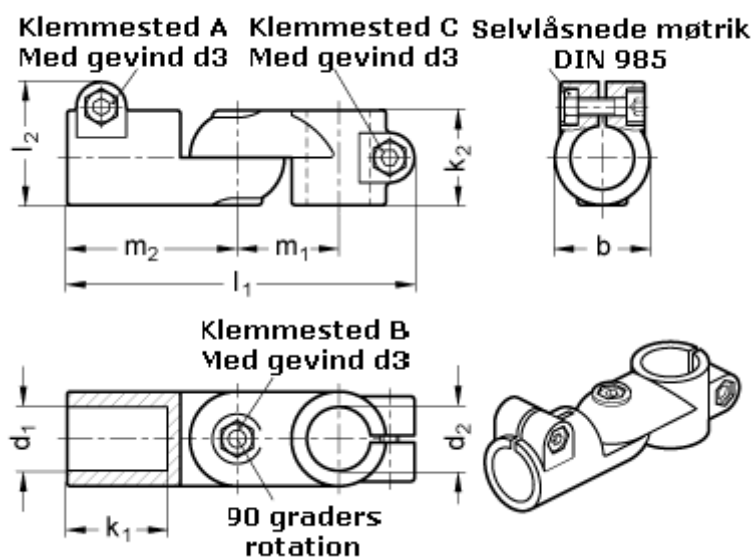

Article number: 20284B45B42S2SW

Description: E+G Swivel connector joint
GN284-B45-B42-2-SW

Measures

$b = 65$	$m1 = 70$
$d1 = B45$	$m2 = 115$
$d2 = B42$	
$d3 = M10$	
$k1 = 74.0$	
$k2 = 65$	
$l1 = 230$	
$l2 = 77.5$	